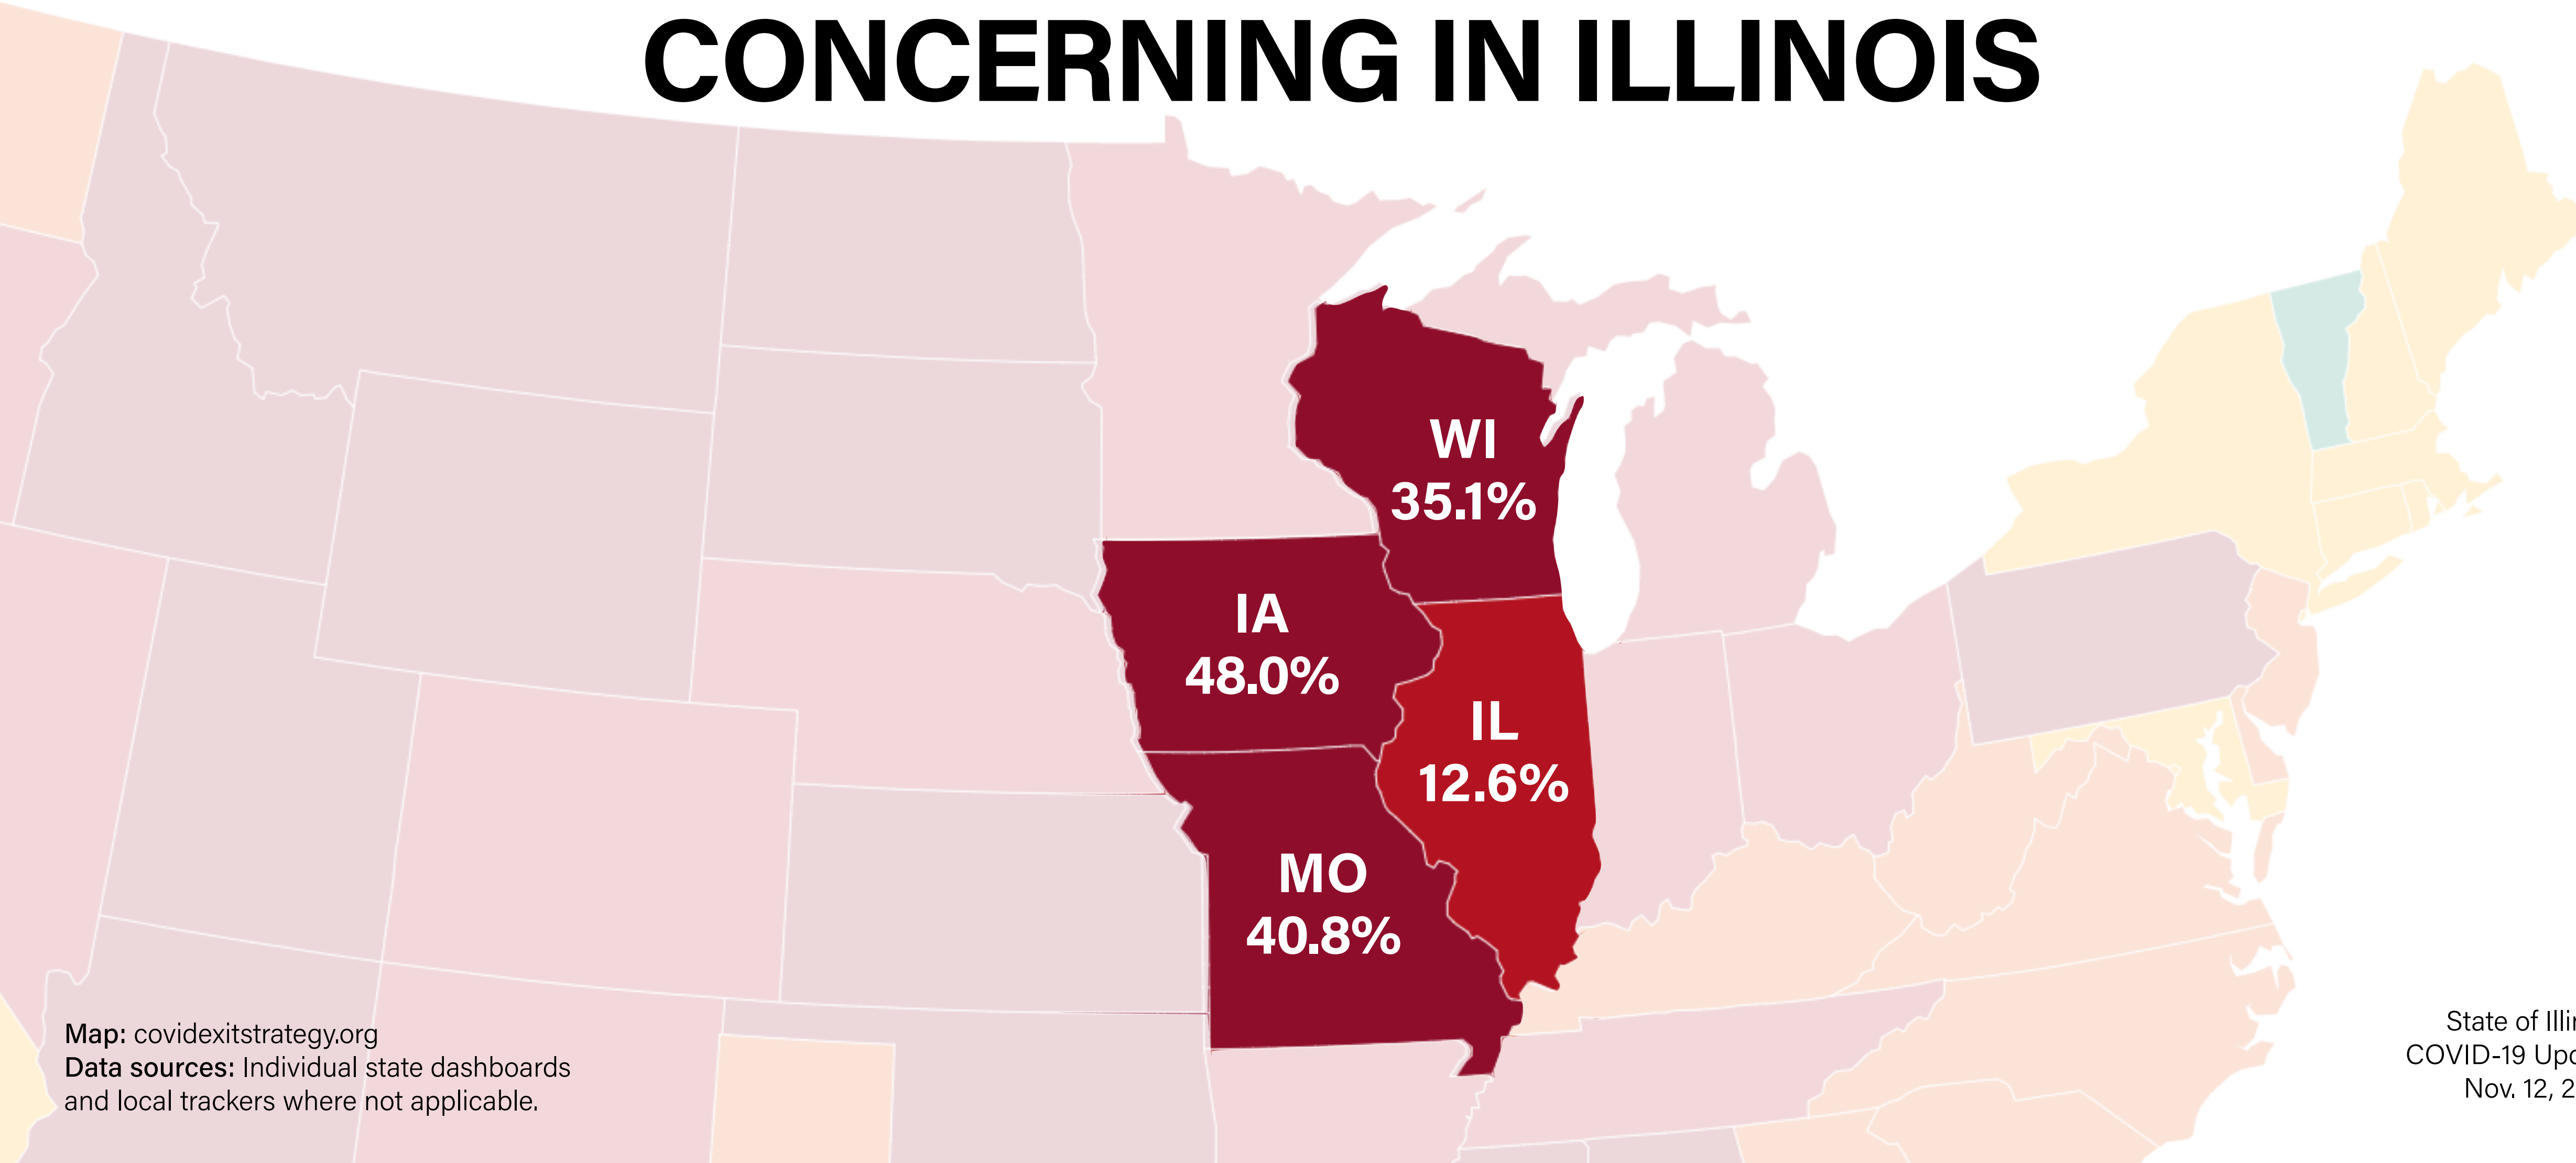

The seal of the State of Illinois is a circular emblem. It features an eagle with wings spread, perched on a shield with vertical stripes. The eagle is surrounded by a wreath. The text "SEAL OF THE STATE OF ILLINOIS" is written around the top inner edge of the seal. Below the eagle, the date "AUG. 26TH 1818" is inscribed. There are also the years "1868" and "1818" and the words "NATIONAL UNION" visible within the seal's design.

COVID-19 Update

State of Illinois

Thursday, November 12, 2020

all
illinois

Healthy holidays to you

NEW IDPH GUIDANCE TO SLOW THE SPREAD

- **Stay home as much as possible**
- **Only leave for essential activities,** like work if you can't work remotely, school if you're learning in person, getting groceries, visiting the doctor or getting a COVID-19 test

COVID-19 TESTING ENCOURAGED

- Illinois remains the third best testing state in the nation.
- State is increasing capacity at most visited state-run testing sites – Aurora, Arlington Heights and Harwood Heights
- Find a site near you:
dph.illinois.gov/testing

POSITIVITY RATES SKYROCKET IN NEIGHBORING STATES, CONCERNING IN ILLINOIS

Map: covidexitstrategy.org
Data sources: Individual state dashboards
and local trackers where not applicable.

State of Illinois
COVID-19 Update
Nov. 12, 2020