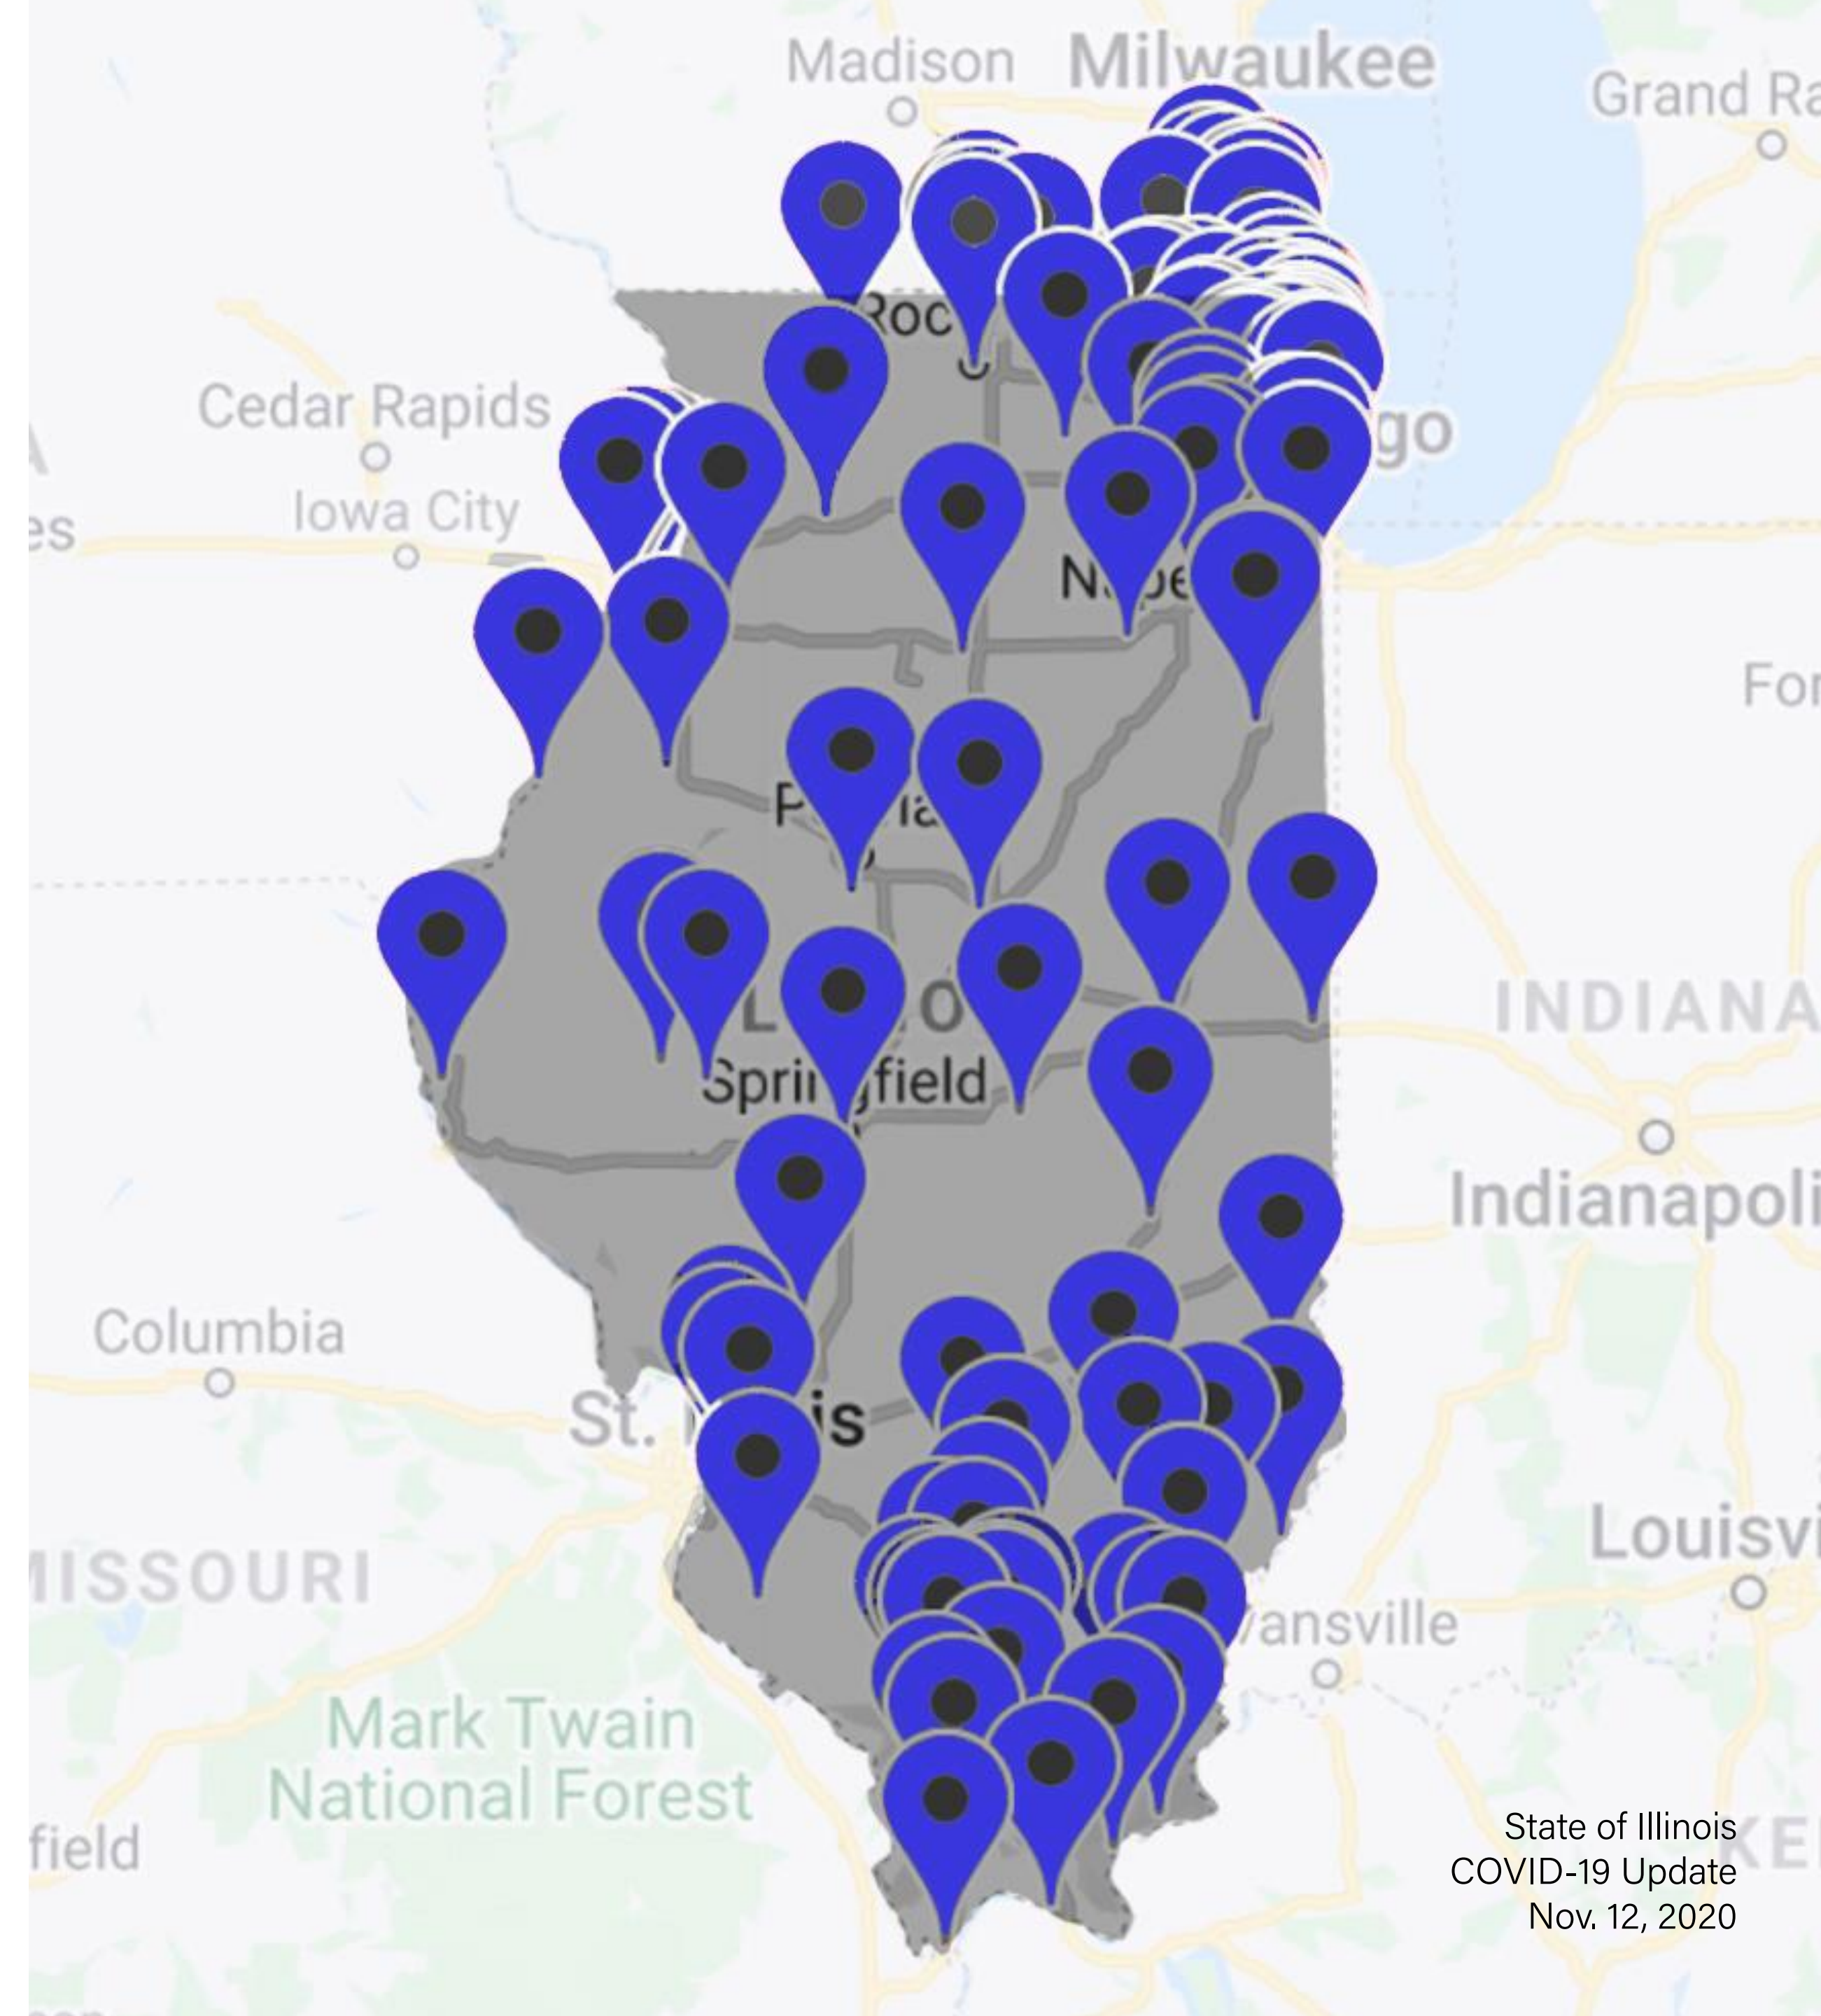

The seal of the State of Illinois is a circular emblem. It features an eagle with wings spread, perched on a shield with vertical stripes. The eagle is surrounded by a wreath. The text "SEAL OF THE STATE OF ILLINOIS" is written around the top inner edge of the seal. Below the eagle, the date "AUG. 26TH 1818" is inscribed. There are also the years "1868" and "1818" and the words "NATIONAL UNION" visible within the seal's design.

COVID-19 Update

State of Illinois

Thursday, November 12, 2020

all
illinois

Healthy holidays to you

NEW IDPH GUIDANCE TO SLOW THE SPREAD

- **Stay home as much as possible**
- **Only leave for essential activities,** like work if you can't work remotely, school if you're learning in person, getting groceries, visiting the doctor or getting a COVID-19 test

COVID-19 TESTING ENCOURAGED

- Illinois remains the third best testing state in the nation.
- State is increasing capacity at most visited state-run testing sites – Aurora, Arlington Heights and Harwood Heights
- Find a site near you:
dph.illinois.gov/testing

POSITIVITY RATES SKYROCKET IN NEIGHBORING STATES, CONCERNING IN ILLINOIS

Map: covidexitstrategy.org
Data sources: Individual state dashboards
and local trackers where not applicable.

State of Illinois
COVID-19 Update
Nov. 12, 2020